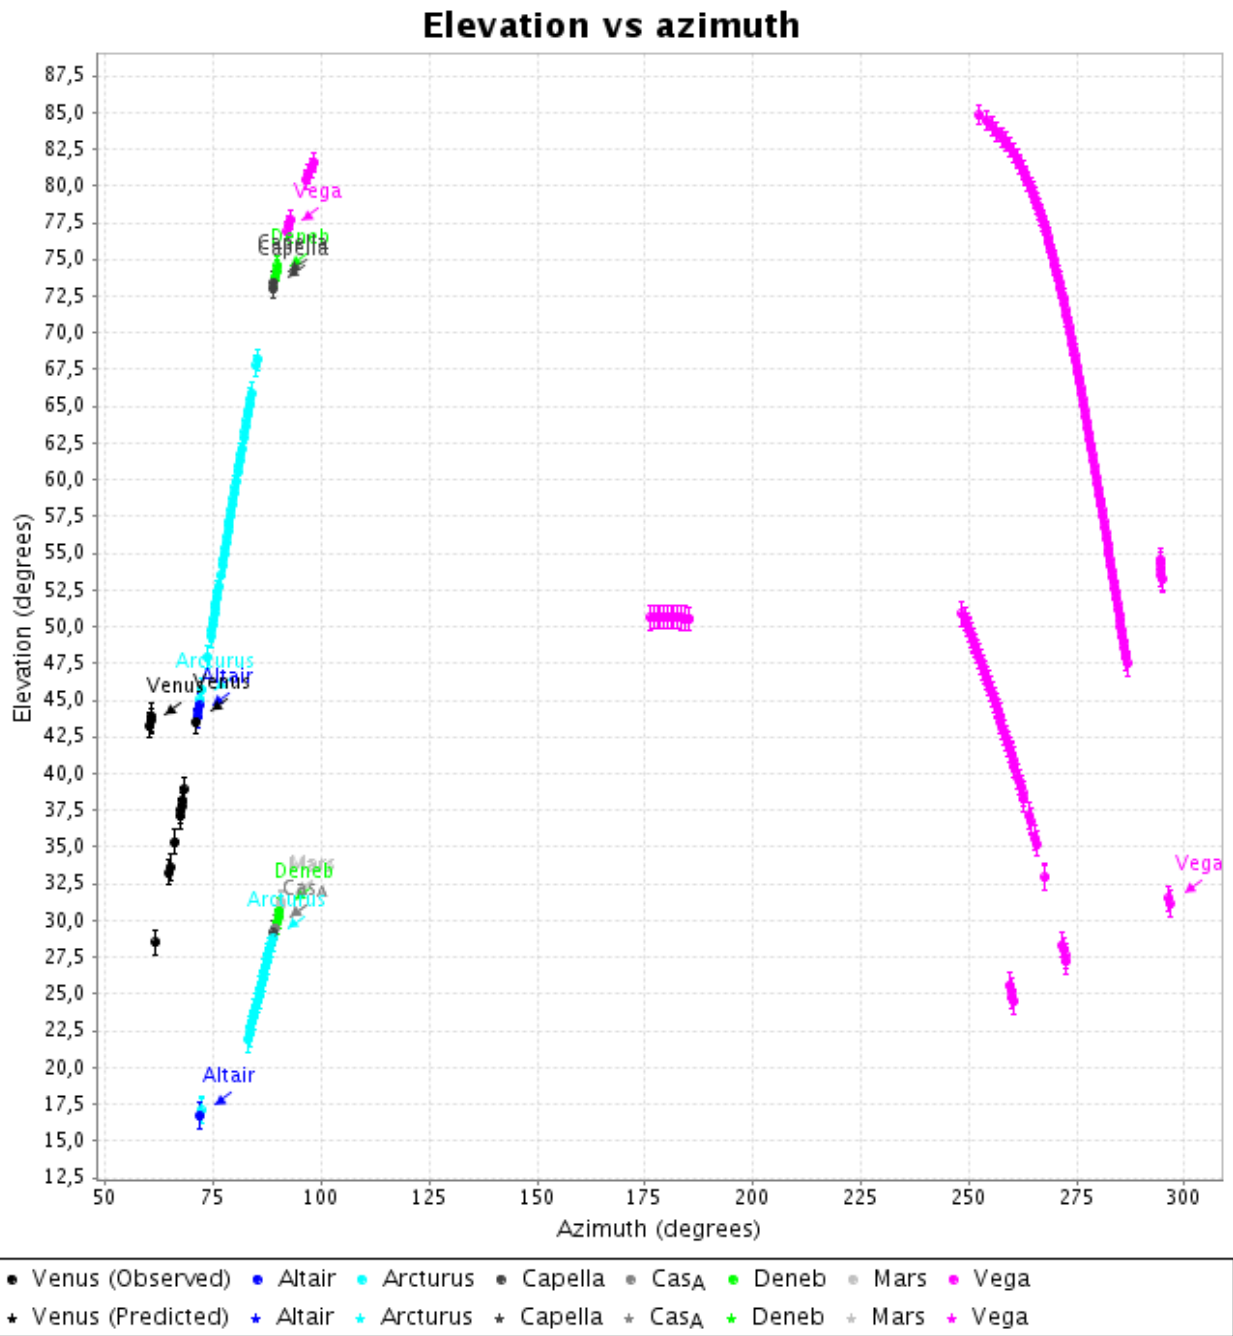

## Remarks

The results in this document correspond to the first preliminary fit of a set of optical observations taken in November, 2007, using a refractor telescope attached to the subreflector of the 40m radiotelescope at Yebes. The original set of about 540 observations were selected and processed to eliminate those observations where no clear star was detected. An automatic star detection algorithm was used to produce a set of about 270 input points for the pointing model. All points were manually checked to reduce errors. However, there are some sources of errors that could produce some spurious points visible in the charts. For example, an important fraction of the images show the star saturated, producing large spots that reduce the precision/resolution in the detection of the central peak. Also, after taking the images and obtaining the first fit in 2007 a problem with the horizontal and vertical scale of the pixels in the ccd was found. This problem produces large errors in some stars located close to the right edge of the .fits images. Skipping a few points affected by this problem the global rms decrease to about 20 arcseconds, but in this document no point has been eliminated from the fit.

Residual = 57.22730994915117 ". Residual is defined as the square root of the sum of squares of each residual, for each parameter of the model, divided by the number of points ["]. It is a measure of the mean geometric variance of each parameter.

Figure 1: Elevation vs azimuth. Mean deviation, defined as the square root of squares of each error in the chart divided by the number of points, is 0.0 ”.

Figure 2: Elevation error vs azimuth. Mean deviation, defined as the square root of squares of each error in the chart divided by the number of points, is 44.04030301849436 ”.

Figure 3: Azimuth error vs elevation. Mean deviation, defined as the square root of squares of each error in the chart divided by the number of points, is 67.17875400249444 ”.