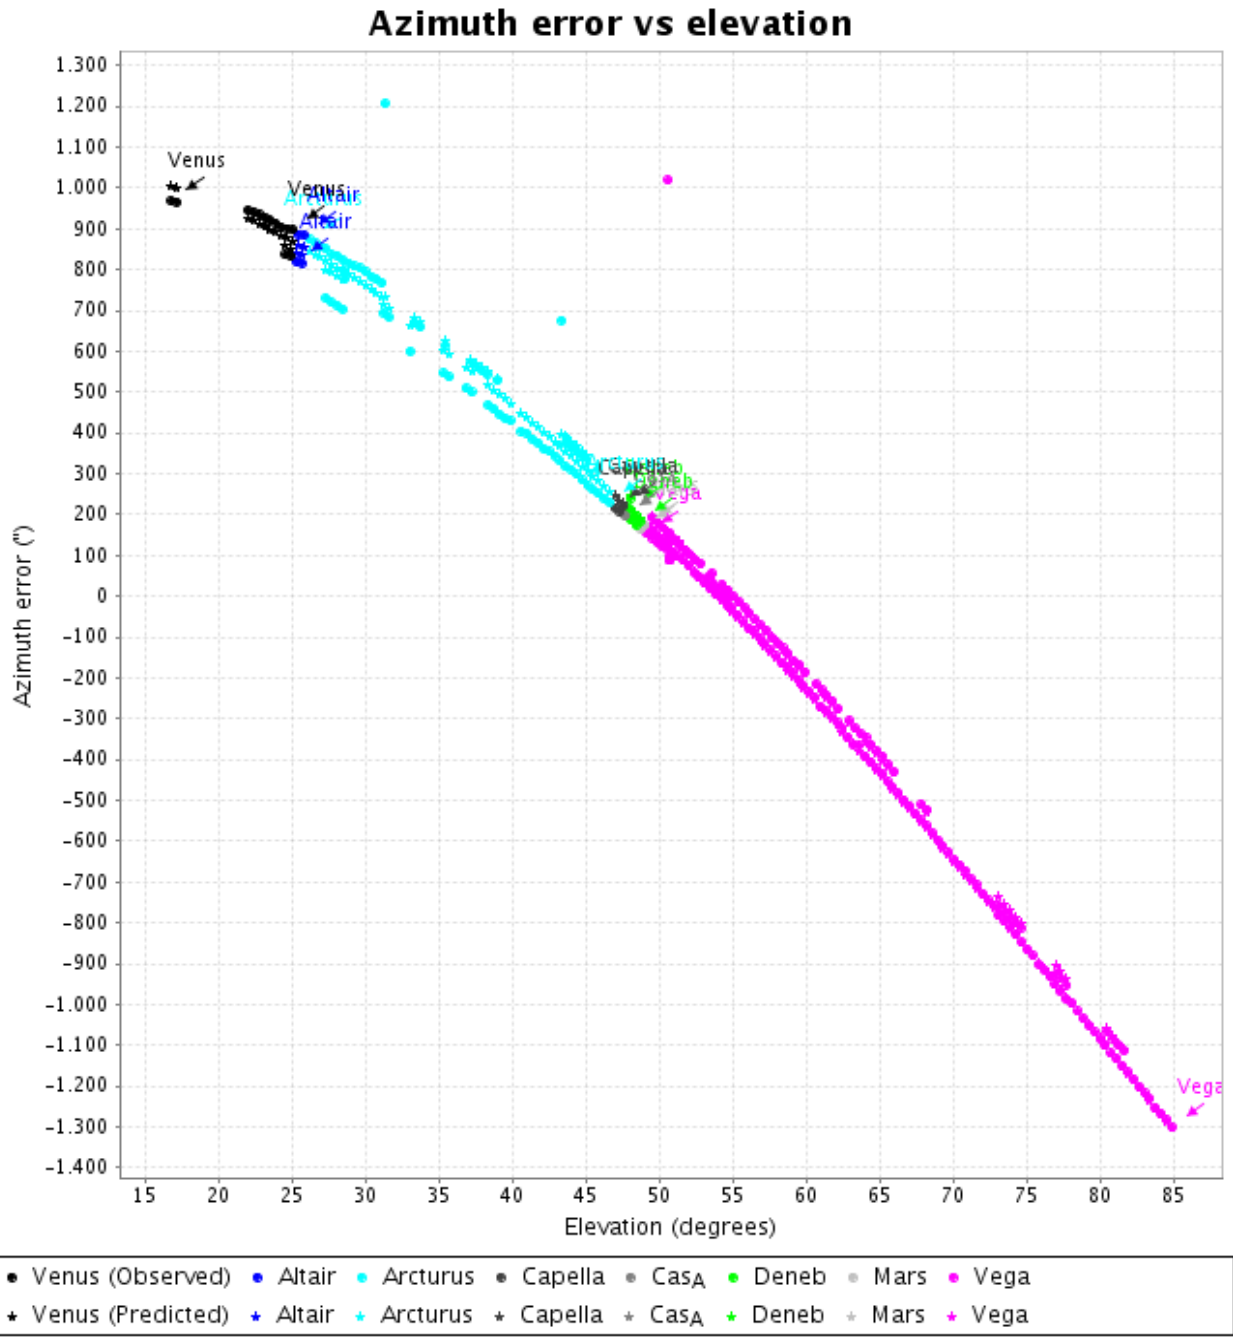

Residual = 57.22730994915117 ". Residual is defined as the square root of the sum of squares of each residual, for each parameter of the model, divided by the number of points ["]. It is a measure of the mean geometric variance of each parameter.

Figure 1: Elevation vs azimuth. Mean deviation, defined as the square root of squares of each error in the chart divided by the number of points, is 0.0 ”.

Figure 2: Elevation error vs azimuth. Mean deviation, defined as the square root of squares of each error in the chart divided by the number of points, is 44.04030301849436 ”.

Figure 3: Azimuth error vs elevation. Mean deviation, defined as the square root of squares of each error in the chart divided by the number of points, is 67.17875400249444 ”.

### Azimuth error vs azimuth

Figure 4: Azimuth error vs azimuth. Mean deviation, defined as the square root of squares of each error in the chart divided by the number of points, is 67.17875400249444 ”.