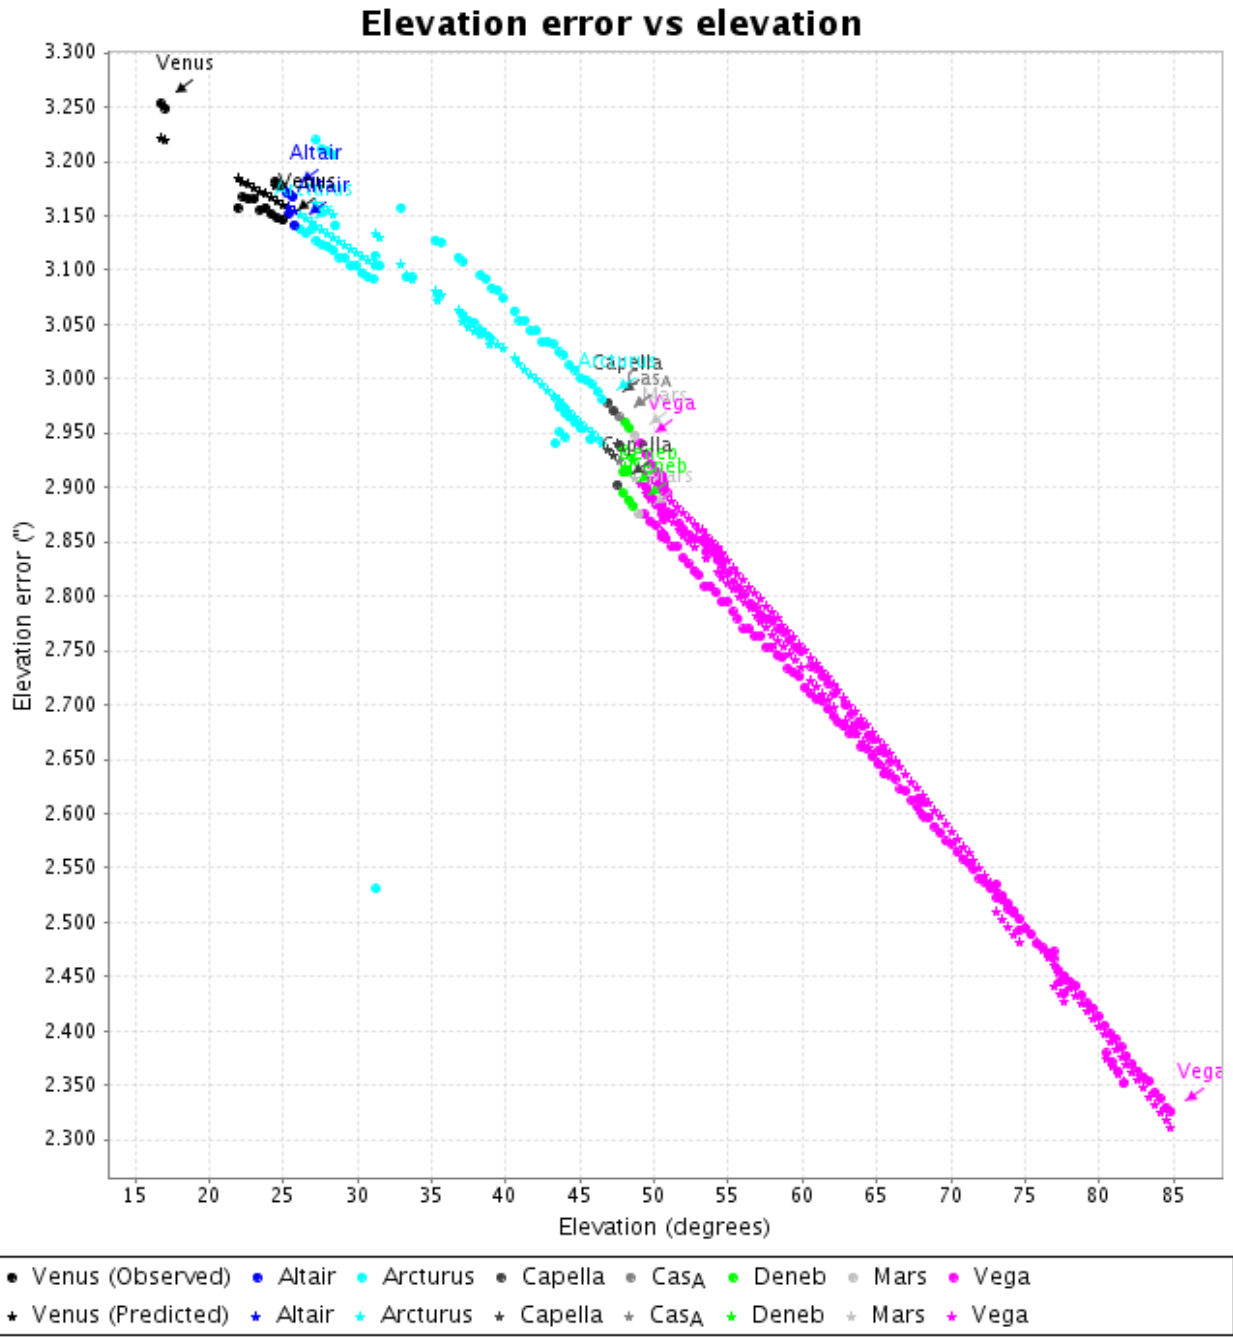

## Remarks

The results in this document correspond to the first preliminary fit of a set of optical observations taken in November, 2007, using a refractor telescope attached to the subreflector of the 40m radiotelescope at Yebes. The original set of about 540 observations were selected and processed to eliminate those observations where no clear star was detected. An automatic star detection algorithm was used to produce a set of about 270 input points for the pointing model. All points were manually checked to reduce errors. However, there are some sources of errors that could produce some spurious points visible in the charts. For example, an important fraction of the images show the star saturated, producing large spots that reduce the precision/resolution in the detection of the central peak. Also, after taking the images and obtaining the first fit in 2007 a problem with the horizontal and vertical scale of the pixels in the ccd was found. This problem produces large errors in some stars located close to the right edge of the .fits images. Skipping a few points affected by this problem the global rms decrease to about 20 arcseconds, but in this document no point has been eliminated from the fit.

Figure 3: Azimuth error vs elevation. Mean deviation, defined as the square root of squares of each error in the chart divided by the number of points, is 67.17875400249444 ”.

### Azimuth error vs azimuth

Figure 4: Azimuth error vs azimuth. Mean deviation, defined as the square root of squares of each error in the chart divided by the number of points, is 67.17875400249444 ”.

Figure 5: Elevation error vs elevation. Mean deviation, defined as the square root of squares of each error in the chart divided by the number of points, is 44.04030301849438 ”.