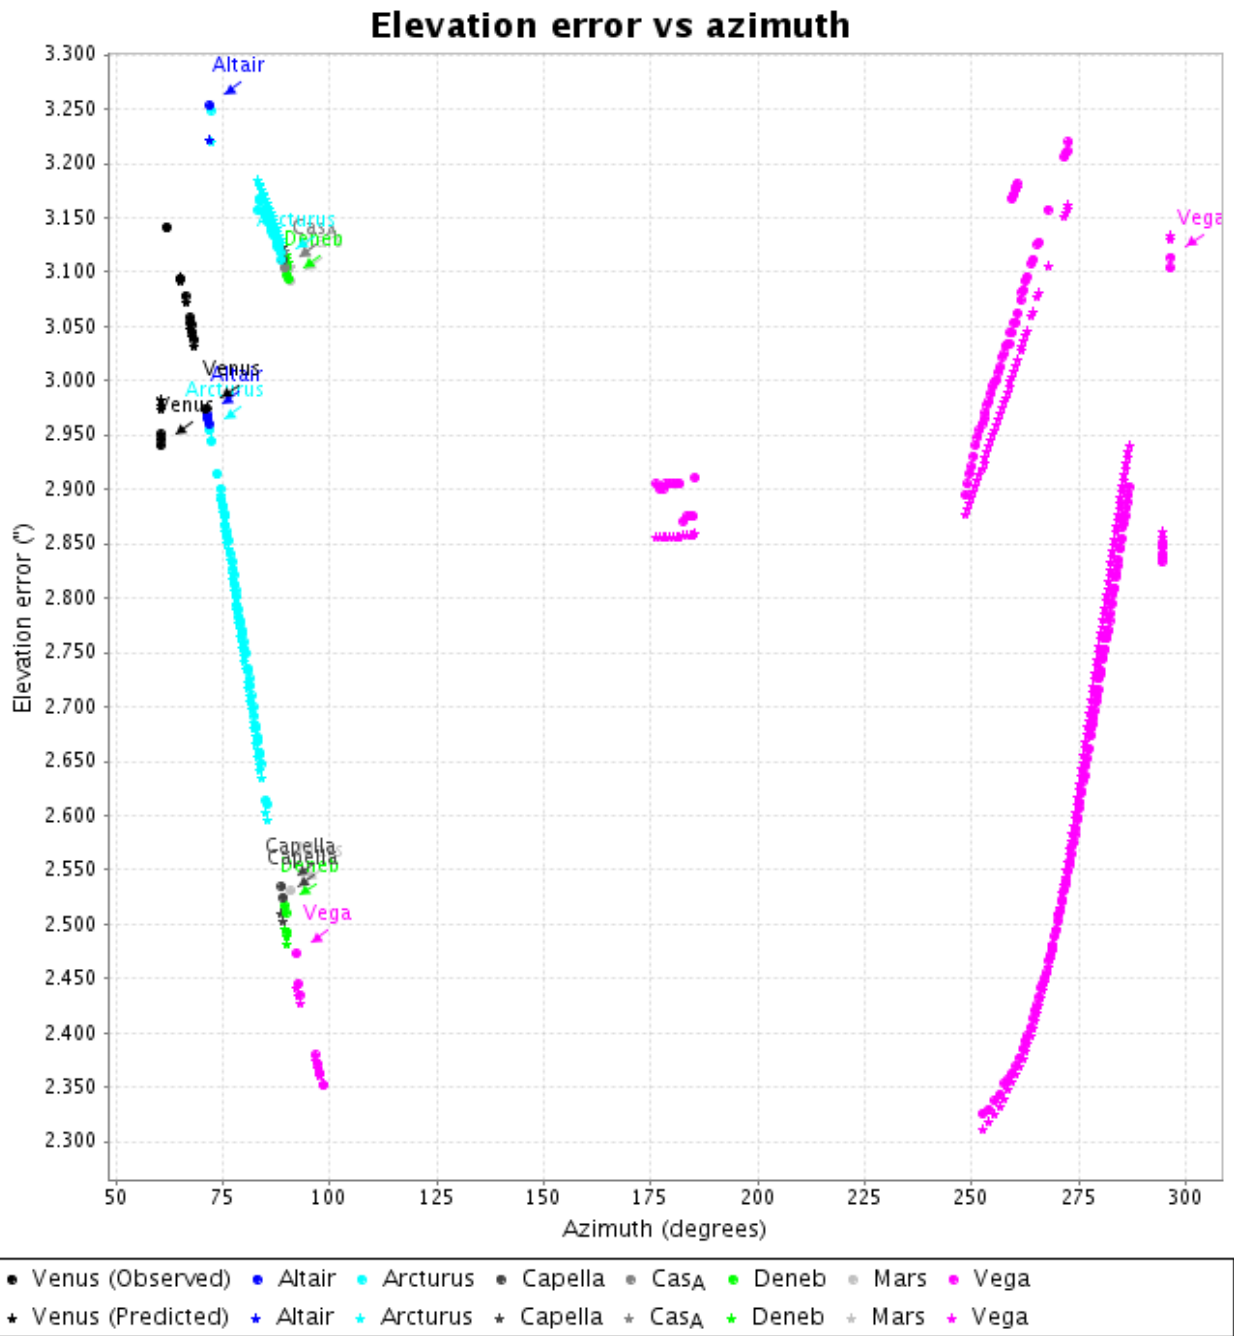

## Remarks

The results in this document correspond to the first preliminary fit of a set of optical observations taken in November, 2007, using a refractor telescope attached to the subreflector of the 40m radiotelescope at Yebes. The original set of about 540 observations were selected and processed to eliminate those observations where no clear star was detected. An automatic star detection algorithm was used to produce a set of about 270 input points for the pointing model. All points were manually checked to reduce errors. However, there are some sources of errors that could produce some spurious points visible in the charts. For example, an important fraction of the images show the star saturated, producing large spots that reduce the precision/resolution in the detection of the central peak. Also, after taking the images and obtaining the first fit in 2007 a problem with the horizontal and vertical scale of the pixels in the ccd was found. This problem produces large errors in some stars located close to the right edge of the .fits images. Skipping a few points affected by this problem the global rms decrease to about 20 arcseconds, but in this document no point has been eliminated from the fit.

Residual = 57.22730994915117 ". Residual is defined as the square root of the sum of squares of each residual, for each parameter of the model, divided by the number of points ["]. It is a measure of the mean geometric variance of each parameter.

Figure 1: Elevation vs azimuth. Mean deviation, defined as the square root of squares of each error in the chart divided by the number of points, is 0.0 ”.

Figure 2: Elevation error vs azimuth. Mean deviation, defined as the square root of squares of each error in the chart divided by the number of points, is 44.04030301849436 ”.

Figure 3: Azimuth error vs elevation. Mean deviation, defined as the square root of squares of each error in the chart divided by the number of points, is 67.17875400249444 ”.