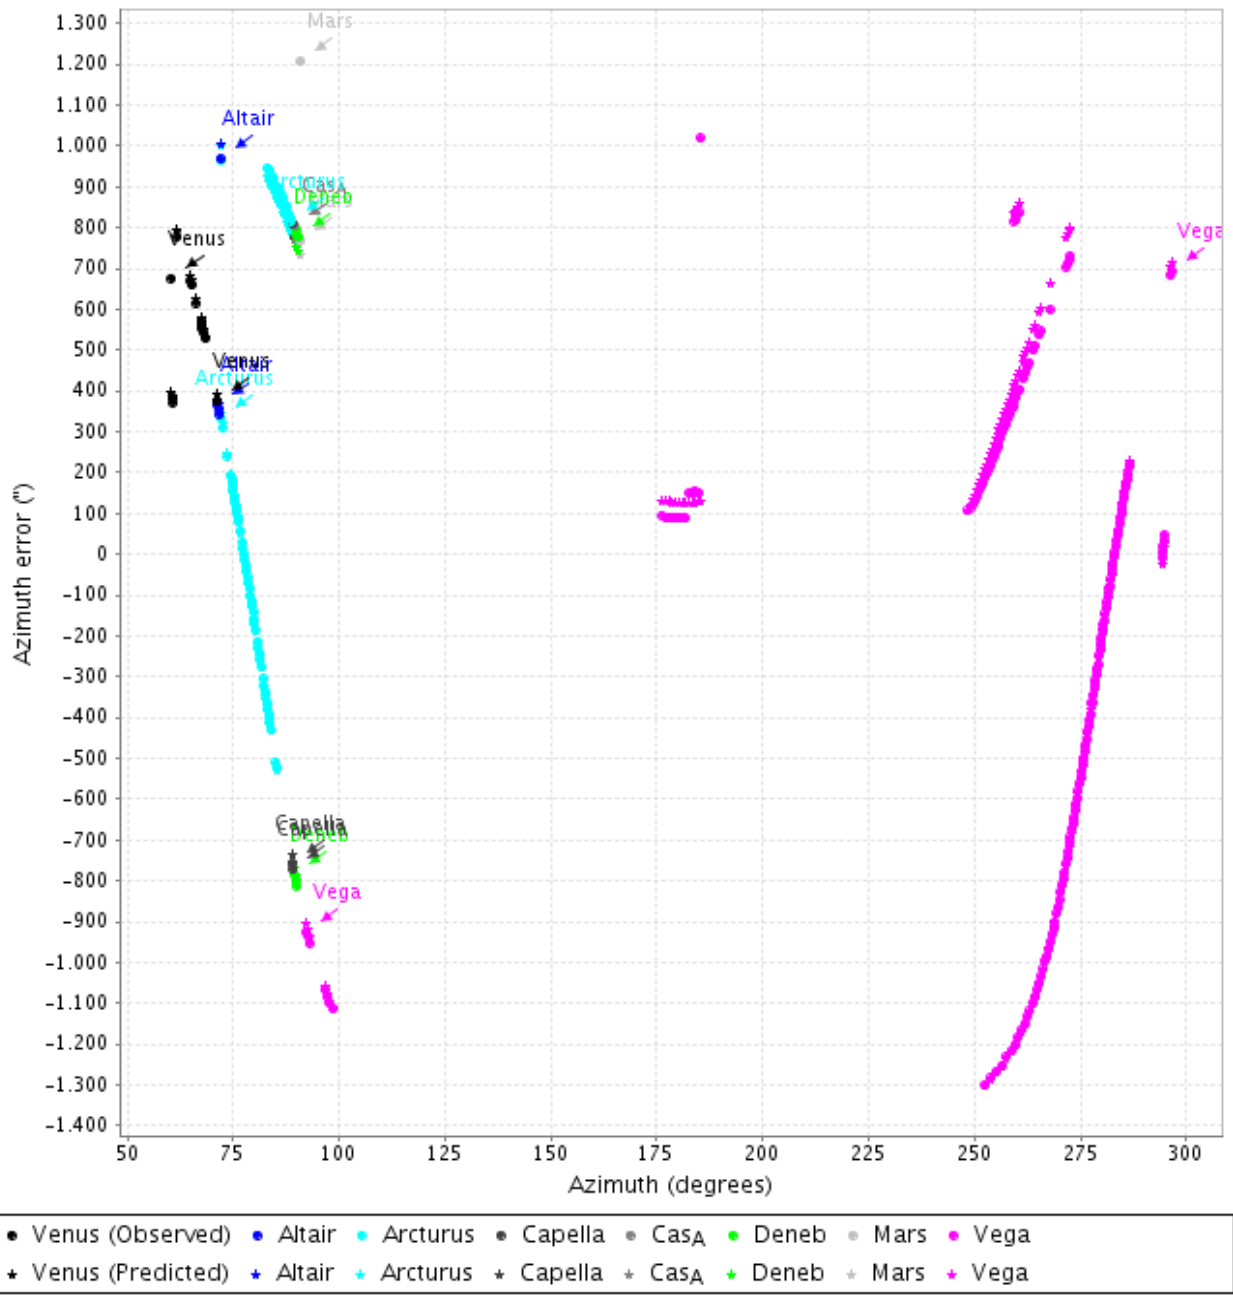

## Remarks

The results in this document correspond to the first preliminary fit of a set of optical observations taken in November, 2007, using a refractor telescope attached to the subreflector of the 40m radiotelescope at Yebes. The original set of about 540 observations were selected and processed to eliminate those observations where no clear star was detected. An automatic star detection algorithm was used to produce a set of about 270 input points for the pointing model. All points were manually checked to reduce errors. However, there are some sources of errors that could produce some spurious points visible in the charts. For example, an important fraction of the images show the star saturated, producing large spots that reduce the precision/resolution in the detection of the central peak. Also, after taking the images and obtaining the first fit in 2007 a problem with the horizontal and vertical scale of the pixels in the ccd was found. This problem produces large errors in some stars located close to the right edge of the .fits images. Skipping a few points affected by this problem the global rms decrease to about 20 arcseconds, but in this document no point has been eliminated from the fit.

Figure 3: Azimuth error vs elevation. Mean deviation, defined as the square root of squares of each error in the chart divided by the number of points, is 67.17875400249444 ”.

### Azimuth error vs azimuth

Figure 4: Azimuth error vs azimuth. Mean deviation, defined as the square root of squares of each error in the chart divided by the number of points, is 67.17875400249444 ”.

Figure 5: Elevation error vs elevation. Mean deviation, defined as the square root of squares of each error in the chart divided by the number of points, is 44.04030301849438 ”.